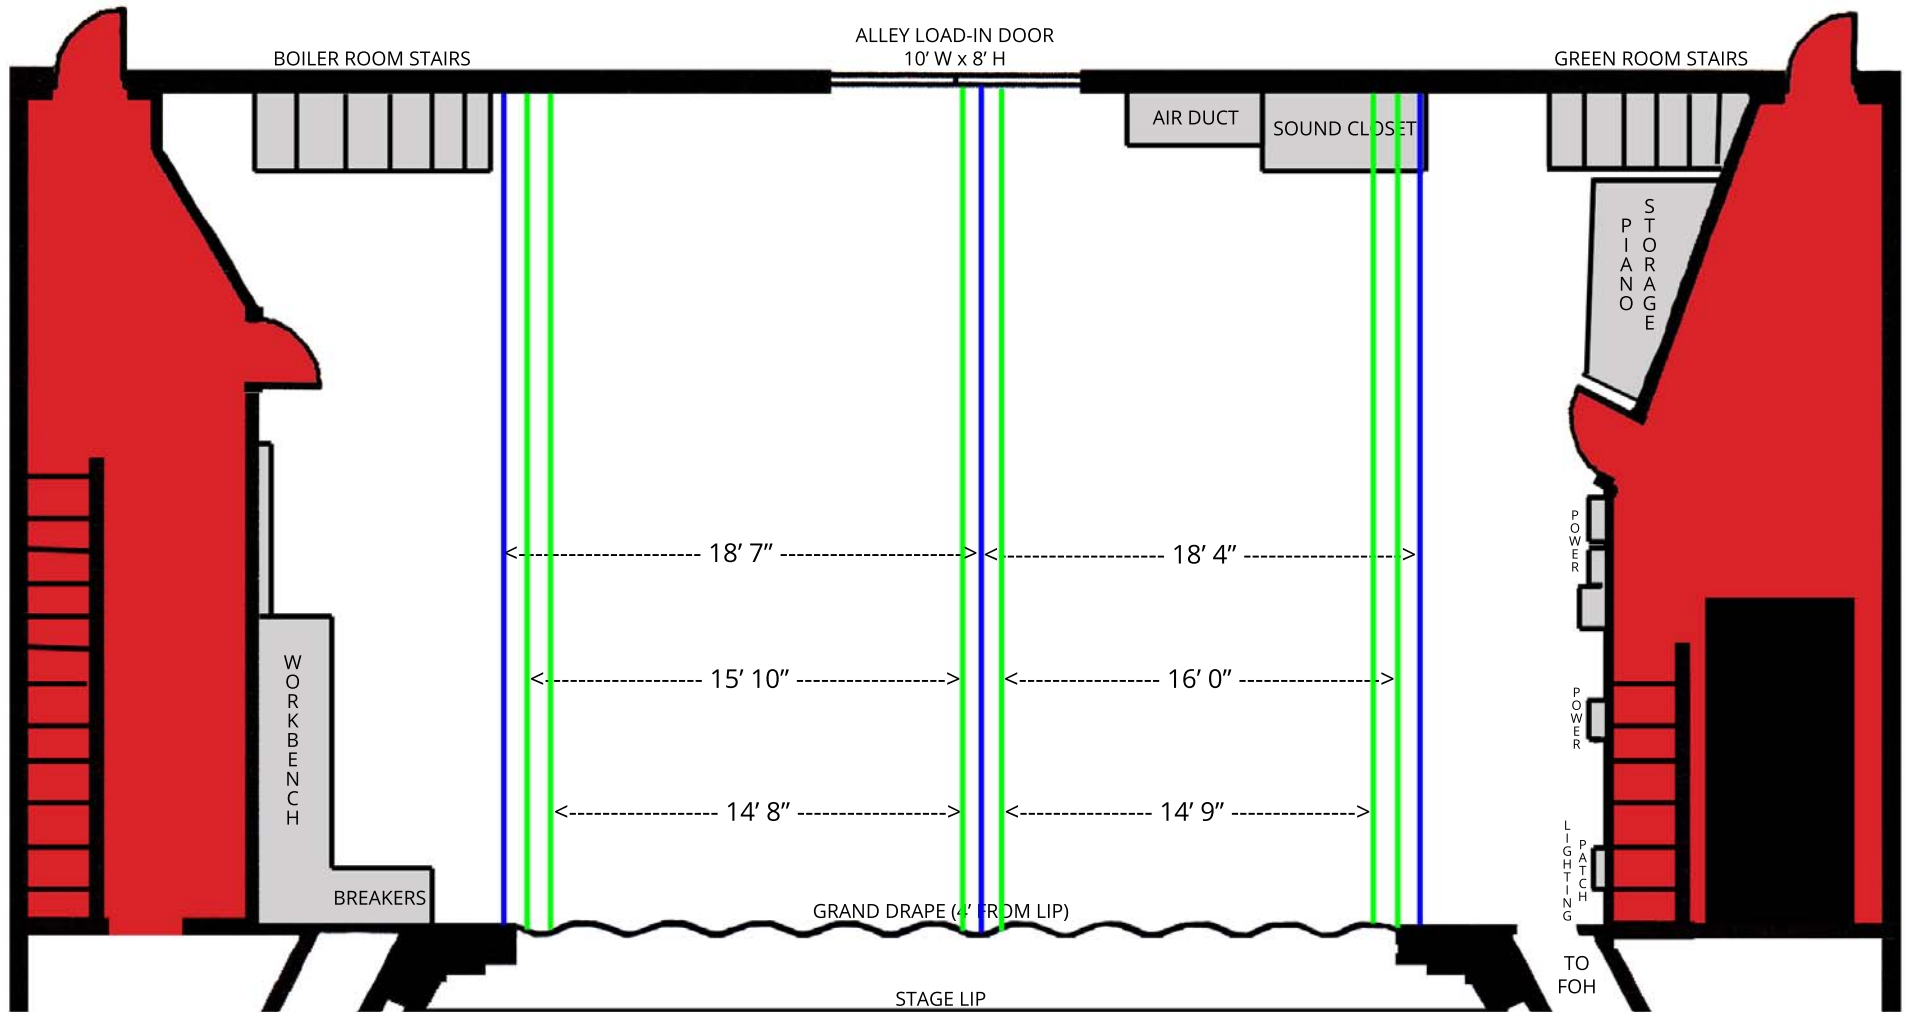

LIBERTY HALL STAGE RIGGING PLOT

PROSCENIUM WIDTH: 34' 10"
 PROSCENIUM HEIGHT: 20'
 STAGE DEPTH: 35' 9"
 STAGE WIDTH: 55'
 STAGE TO GRID STEEL: 42'
 STAGE TO ROOF STEEL: 49'
 CEILING HEIGHT: 53'

642 MASSACHUSETTS ST.
 LAWRENCE, KS 66044
 P: 785.749.1972 | F: 785.749.2662
 www.LIBERTYHALL.net

- = FIXED OBJECT
- = FIRE EGRESS (NO STORAGE/BLOCKING)
- = ROOF STEEL
- = GRID STEEL